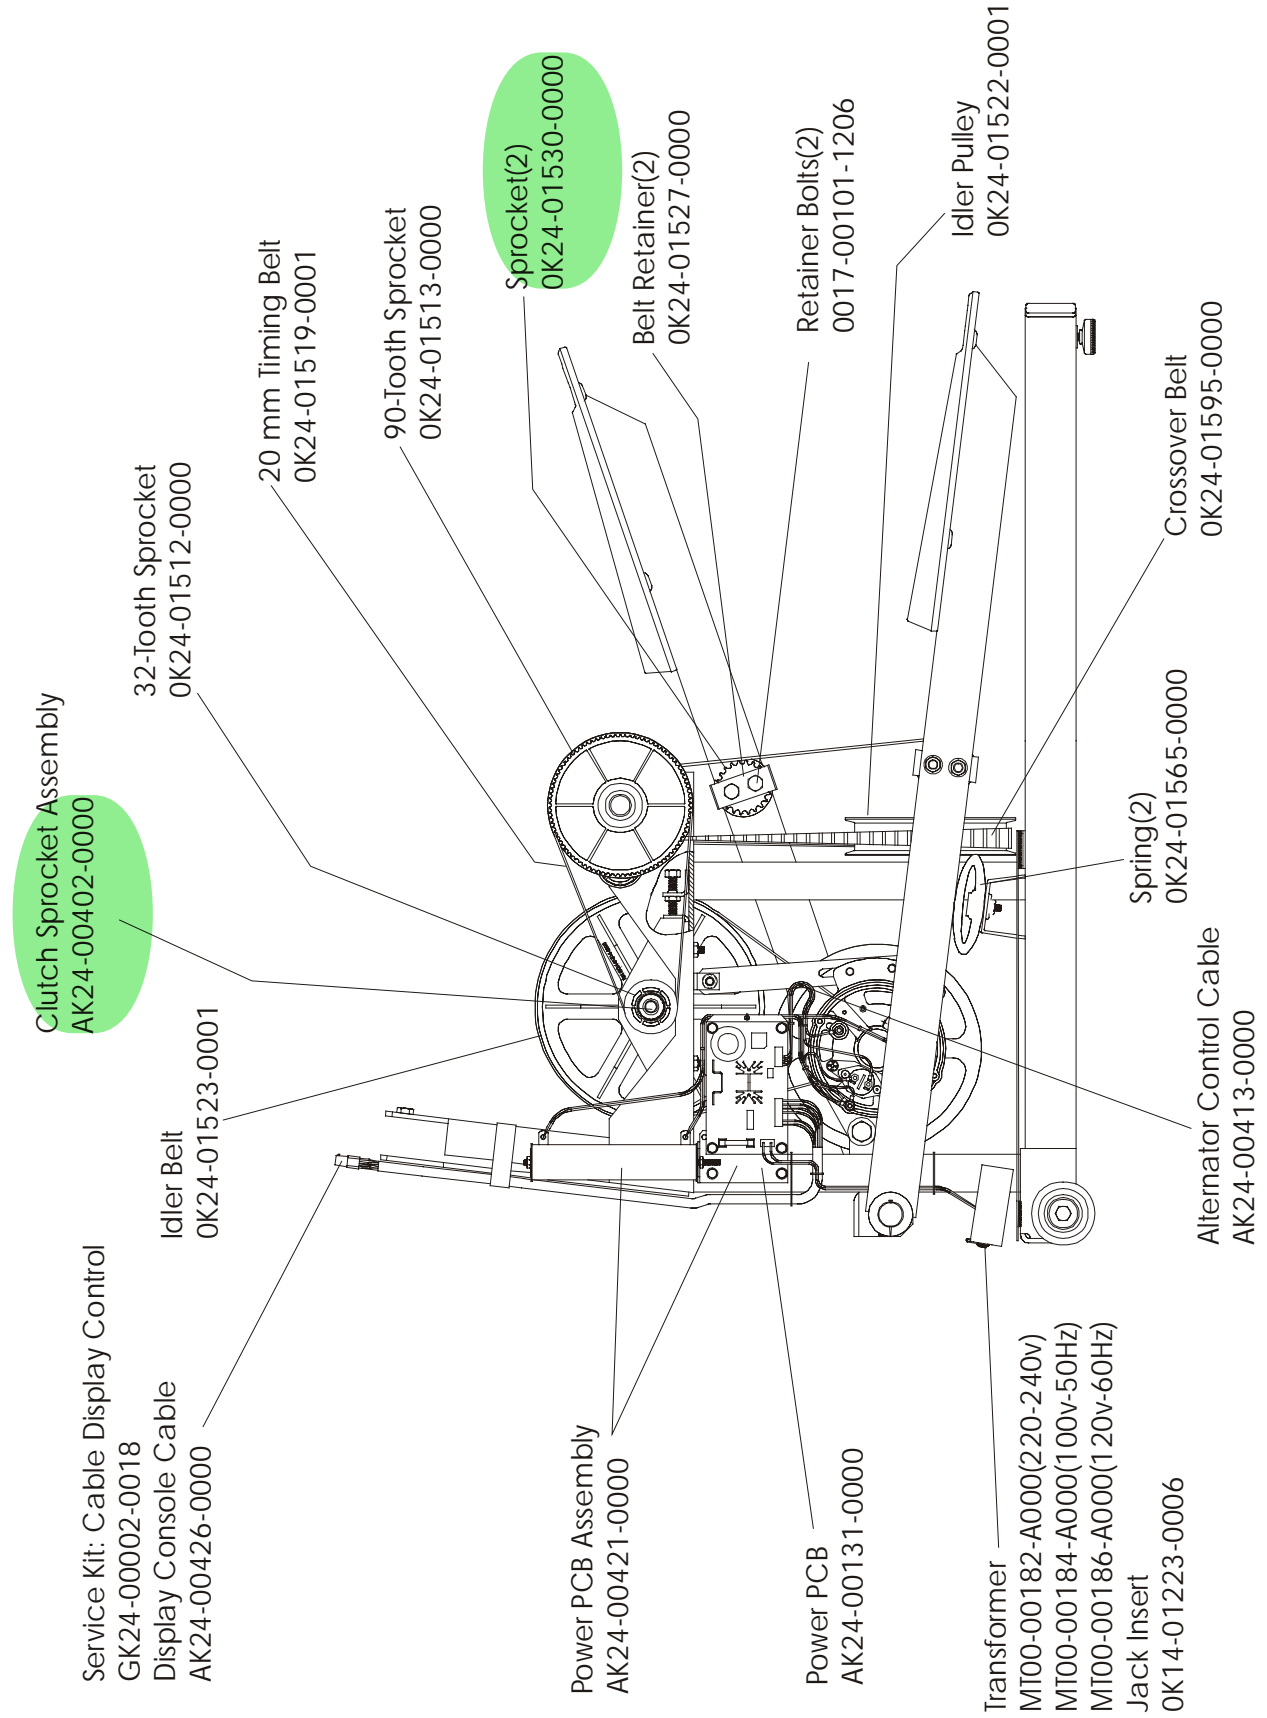

Stairclimber LS-5500
Main Assembly

GK24-00006-XXXX
S/N701-770 & 22100-228950

Stairclimber LS-5500
Side View

GK24-00006-XXXX
S/N701-770 & 22100-228950

Stairclimber LS-5500

Top View

GK24-00006-XXXX

S/N701-770 & 22100-228950