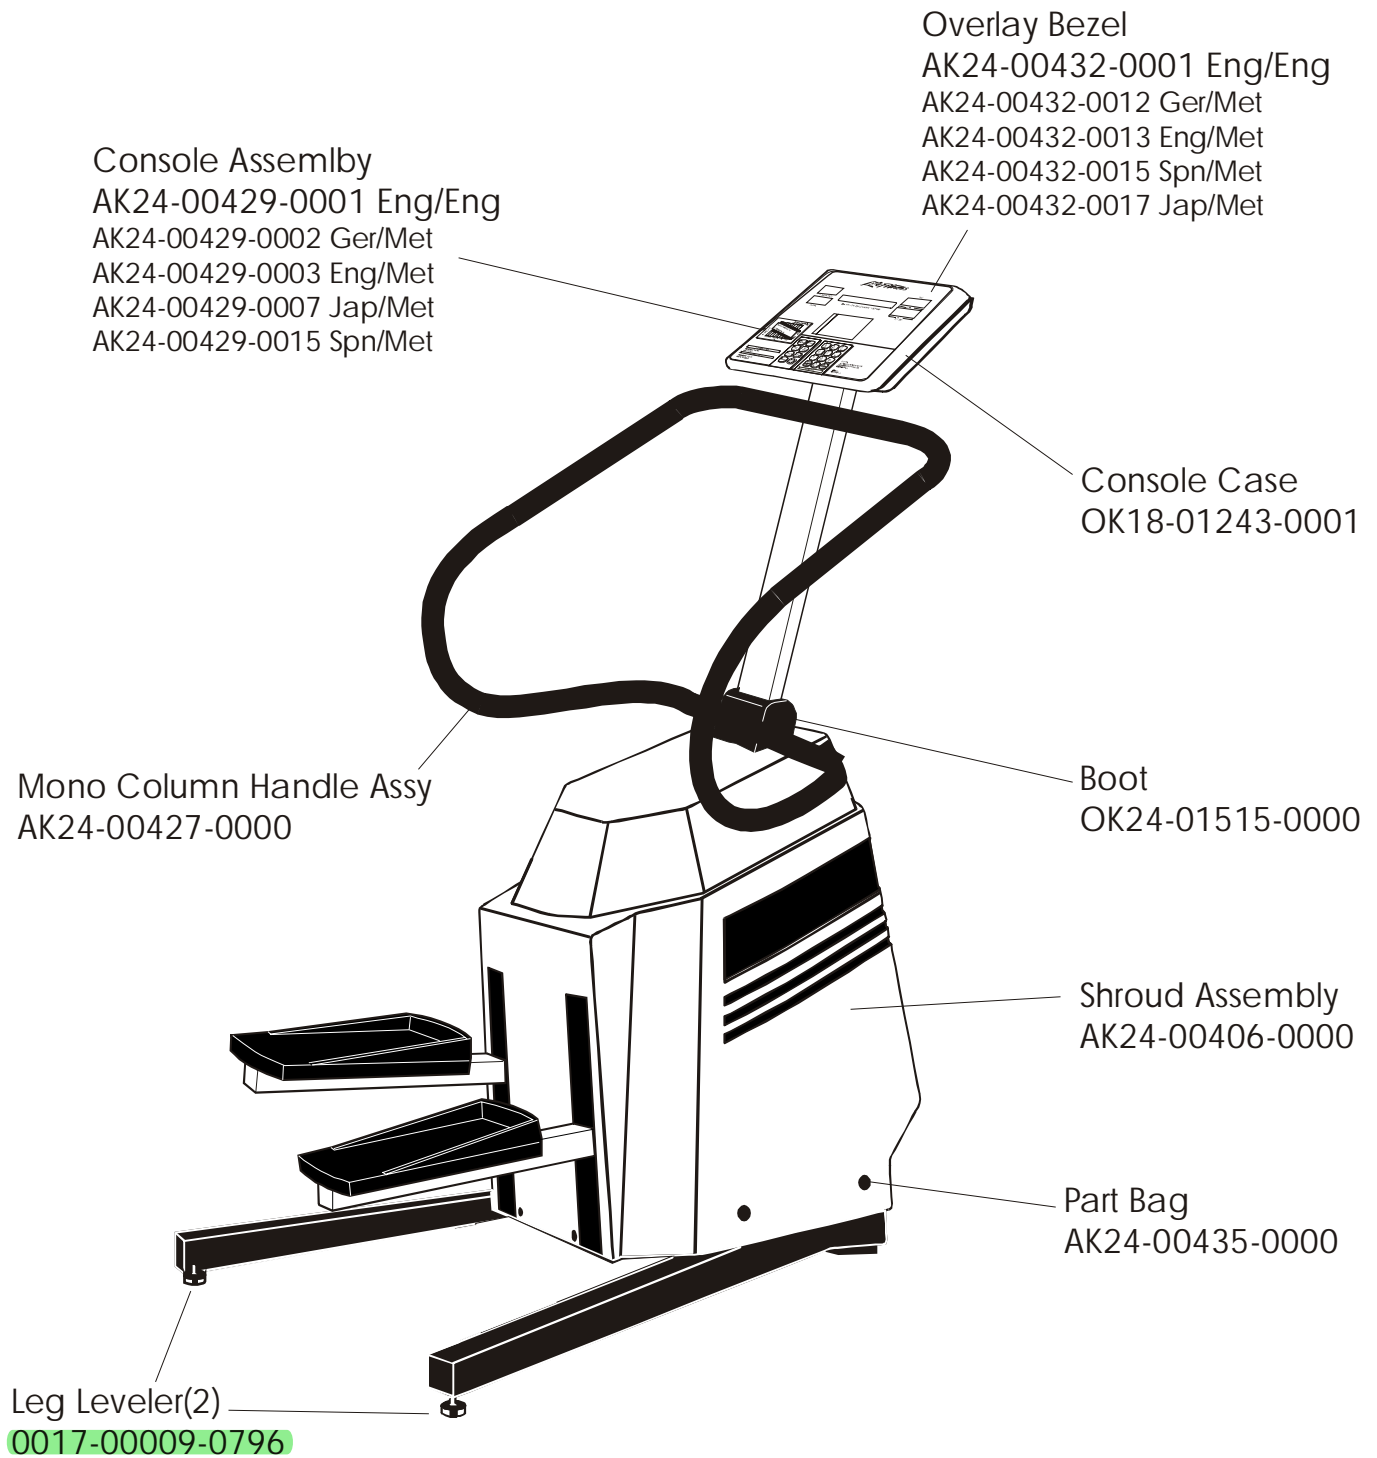

Stairclimber LS-5500
Main Assembly

GK24-00006-XXXX
S/N701-770 & 22100-228950

Stairclimber LS-5500
Side View

GK24-00006-XXXX
S/N701-770 & 22100-228950

Stairclimber LS-5500

Top View

GK24-00006-XXXX

S/N701-770 & 22100-228950